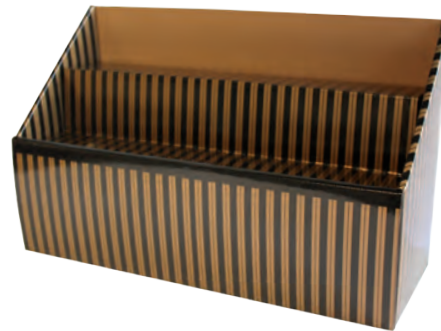

ASB750 Black/Gold Stripe Box (14.5") 24/cs . . . . . $/unit $/case
4.95 118.80
Dims: 14.5 x 9 x 5 • Availability: Limited • We recommend: 22" x 30" bag