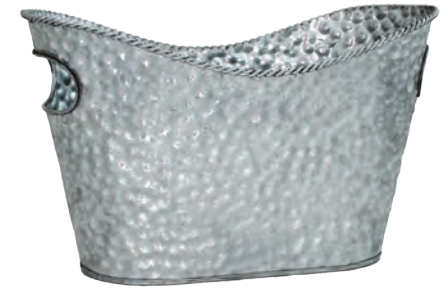

ABN163 White/Gold Metal Container (12") 6/cs. . . . 7.95 47.70
ABN164 White/Gold Metal Container (15") 6/cs. . . . 9.95 59.70
Dims: 12 x 7 x 6 / 15 x 8 x 6 • Availability: Limited

ABN181 Oval Embossed Silver (10.5") 12/cs. . . . . $/unit $/case
5.95 71.40
Dims: 10.5 x 5.5 x 5 • Availability: Limited • We recommend: 16" x 30" bag, ABB410 base